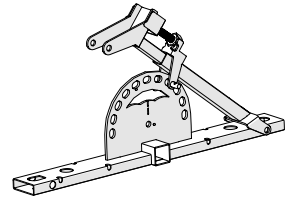

Replacement Parts/Kits, contact

NextGen at (844) 766-3862

Ridge Telescoping Post (RU16)

Qty. 1 - \$169.00

Corner Ridge Base (RU45)

Qty. 1 - \$133.00

Center Ridge Base (RU44)

Qty. 1 - \$133.00

Front Torsion Base (RU10)

Qty. 1 - \$224.00

Canopy Tension Arm (RU13)

Qty. 3 - \$347.00

Ridge Extender Tube (RU48)

Qty. 2 \$110.00

Front Stabilizer Tube (RU39)

Qty. 3 \$153.00