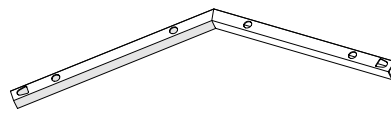

Ridge Extender Tube (RU48)

Qty. 2 $110.00