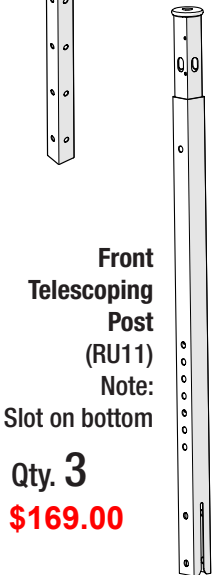

Front Torsion Base (RU10)

Qty. 1 - \$224.00

Canopy Tension Arm (RU13)

Qty. 3 - \$347.00

Ridge Extender Tube (RU48)

Qty. 2 \$110.00

Front Stabilizer Tube (RU39)

Qty. 3 \$153.00

Front Telescoping Post (RU11)

Note: Slot on bottom

Qty. 3 \$169.00

Ridge Stabilizer Tube (RU47)

Qty. 3 \$141.00

Ladder Dock (RU09)

Qty. 1 \$276.00

Canopy (RU01)